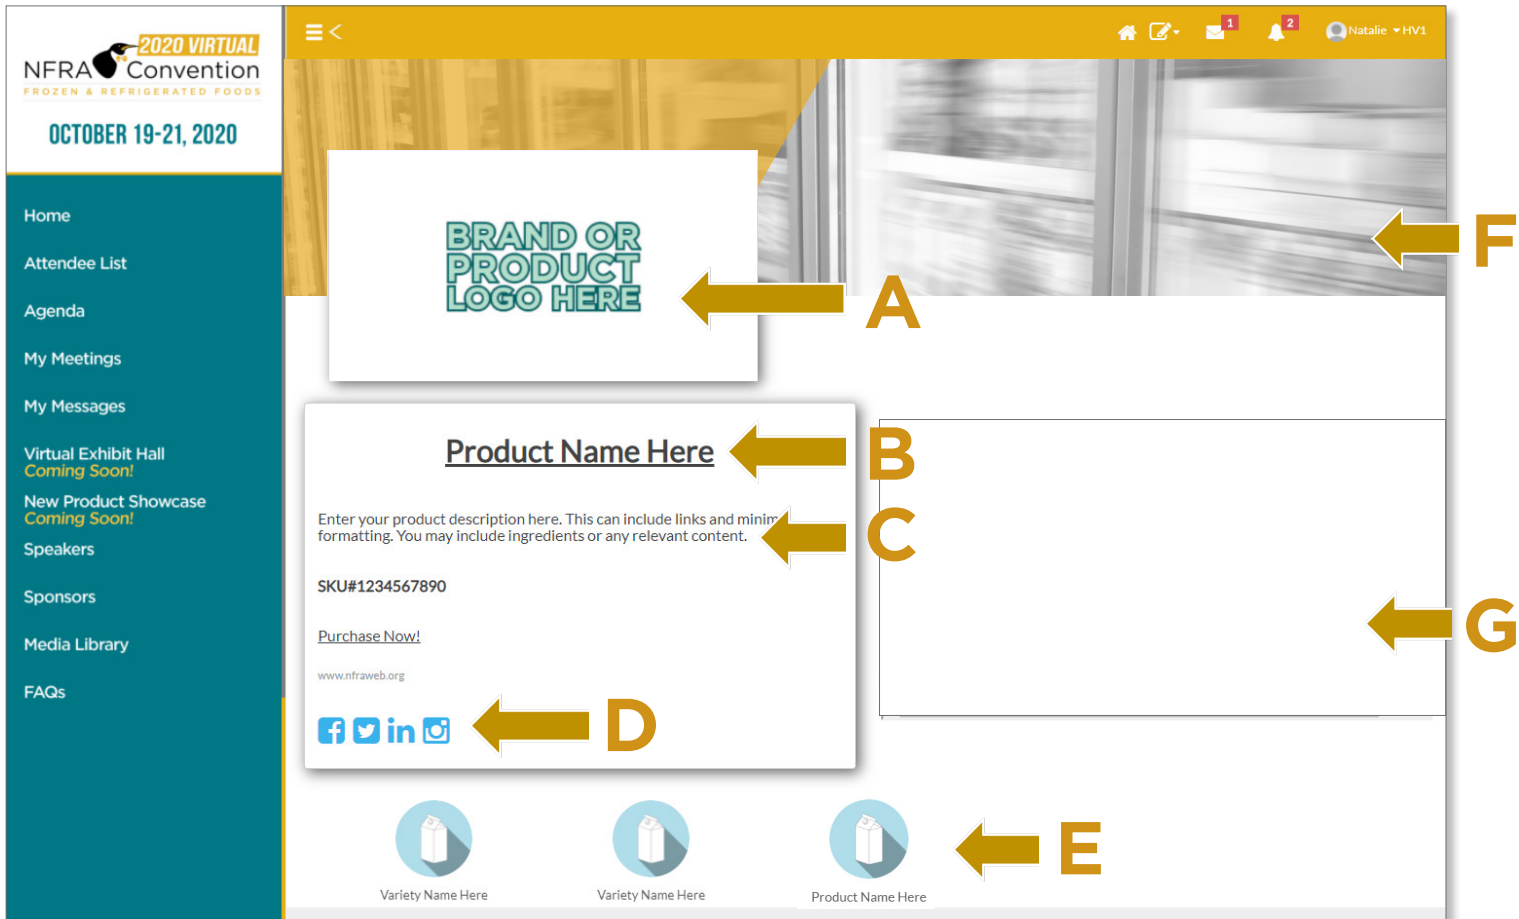

## New Product Showcase Example

- A.** Brand/product logo (200px X 200px JPEG)
- B.** Product name
- C.** Product description (can include links, text and images with minimal formatting)
- D.** Website and social channel links
- E.** Product varieties (optional)
  - Thumbnail image (200px X 200px JPEG)
  - Product variety name
  - Product description (can include links, text and images with minimal formatting)
- F.** Banner image (2175px W X 480px H JPEG)
- G.** Area for optional logo or product packaging image (500px W X 225px H JPEG)

**Additional Product Variety Details - once you click a variety within a product page, this is how it will appear**

- A.** Product variety thumbnail image (200px X 200px JPEG)
- B.** Product variety name
- C.** Product description (can include links, text and images with minimal formatting)