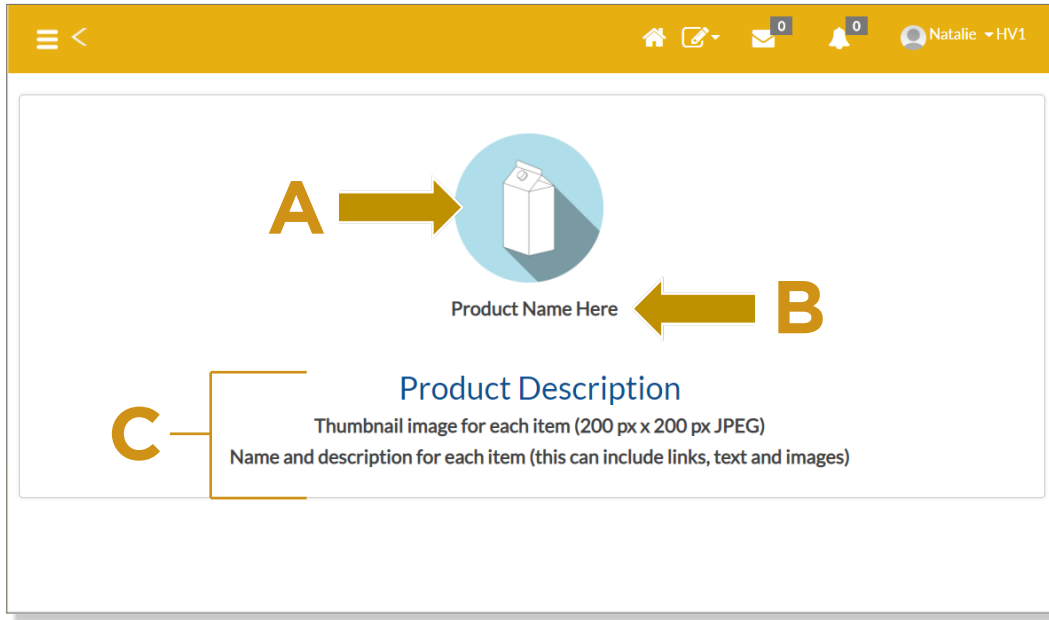

## New Product Showcase Example

- A.** Brand/product logo (200px X 200px JPEG)
- B.** Product name
- C.** Product description (can include links, text and images with minimal formatting)
- D.** Website and social channel links
- E.** Product varieties (optional)
  - Thumbnail image (200px X 200px JPEG)
  - Product variety name
  - Product description (can include links, text and images with minimal formatting)
- F.** Banner image (2175px W X 480px H JPEG)
- G.** Area for optional logo or product packaging image (225px X 500px JPEG)

**Additional Product Variety Details - once you click a variety within a product page, this is how it will appear**

- A.** Product variety thumbnail image (200px X 200px JPEG)
- B.** Product variety name
- C.** Product description (can include links, text and images with minimal formatting)