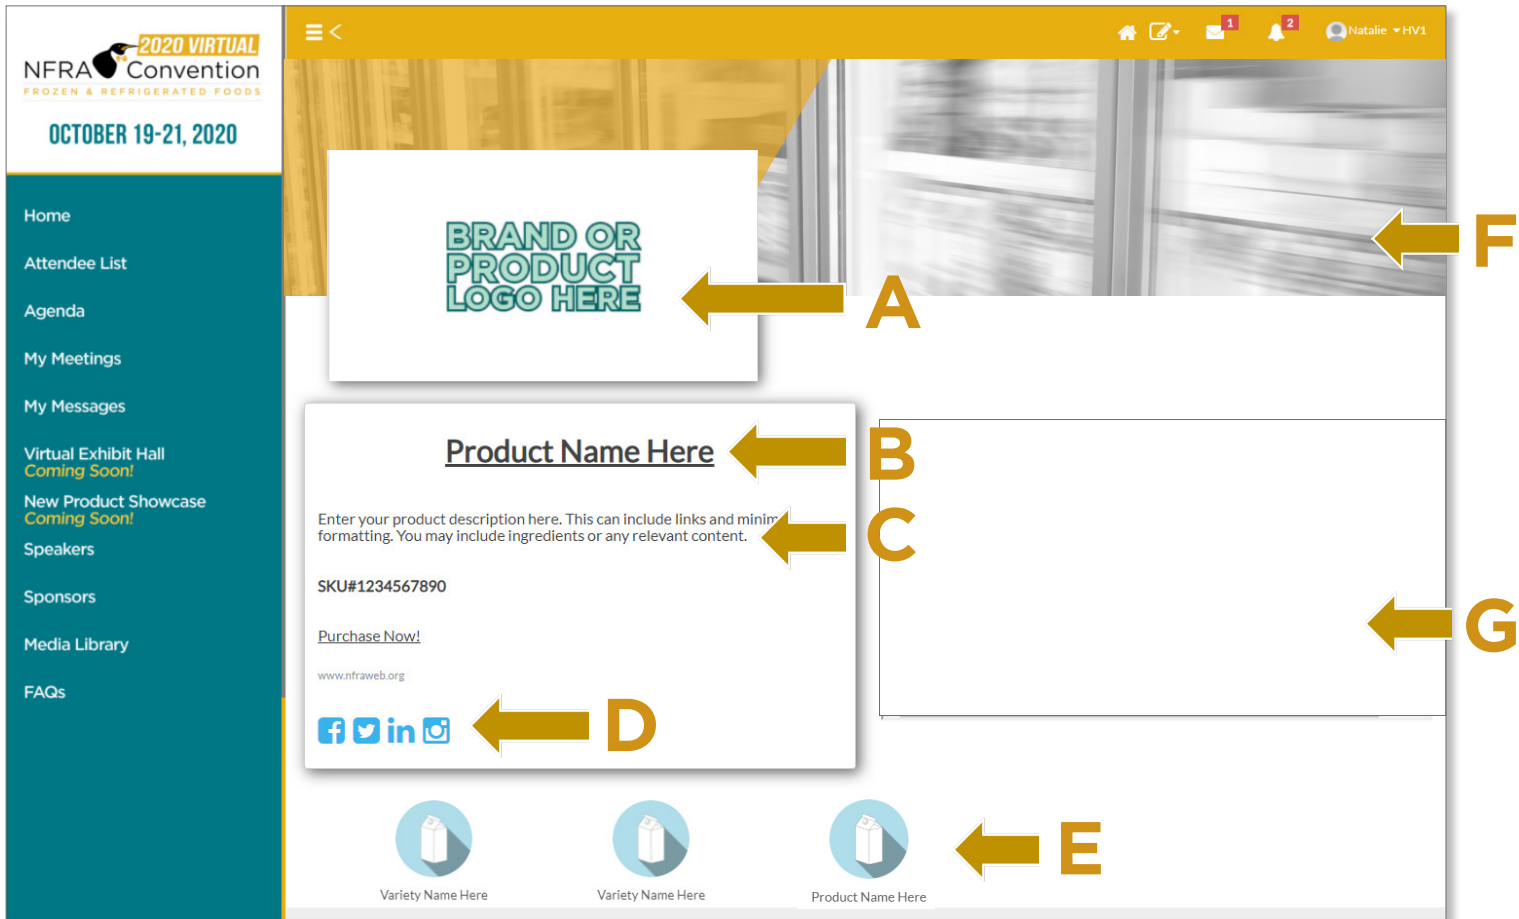

## New Product Showcase Example

- A.** Brand/product logo (200px X 200px JPEG)
- B.** Product name
- C.** Product description (can include links, text and images with minimal formatting)
- D.** Website and social channel links
- E.** Product varieties (optional)
  - Thumbnail image (200px X 200px JPEG)
  - Product variety name
  - Product description (can include links, text and images with minimal formatting)
- F.** Banner image (2175px W X 480px H JPEG)
- G.** Area for optional logo or product packaging image (225px X 500px JPEG)

**Additional Product Variety Details - once you click a variety within a product page, this is how it will appear**

- A.** Product variety thumbnail image (200px X 200px JPEG)
- B.** Product variety name
- C.** Product description (can include links, text and images with minimal formatting)