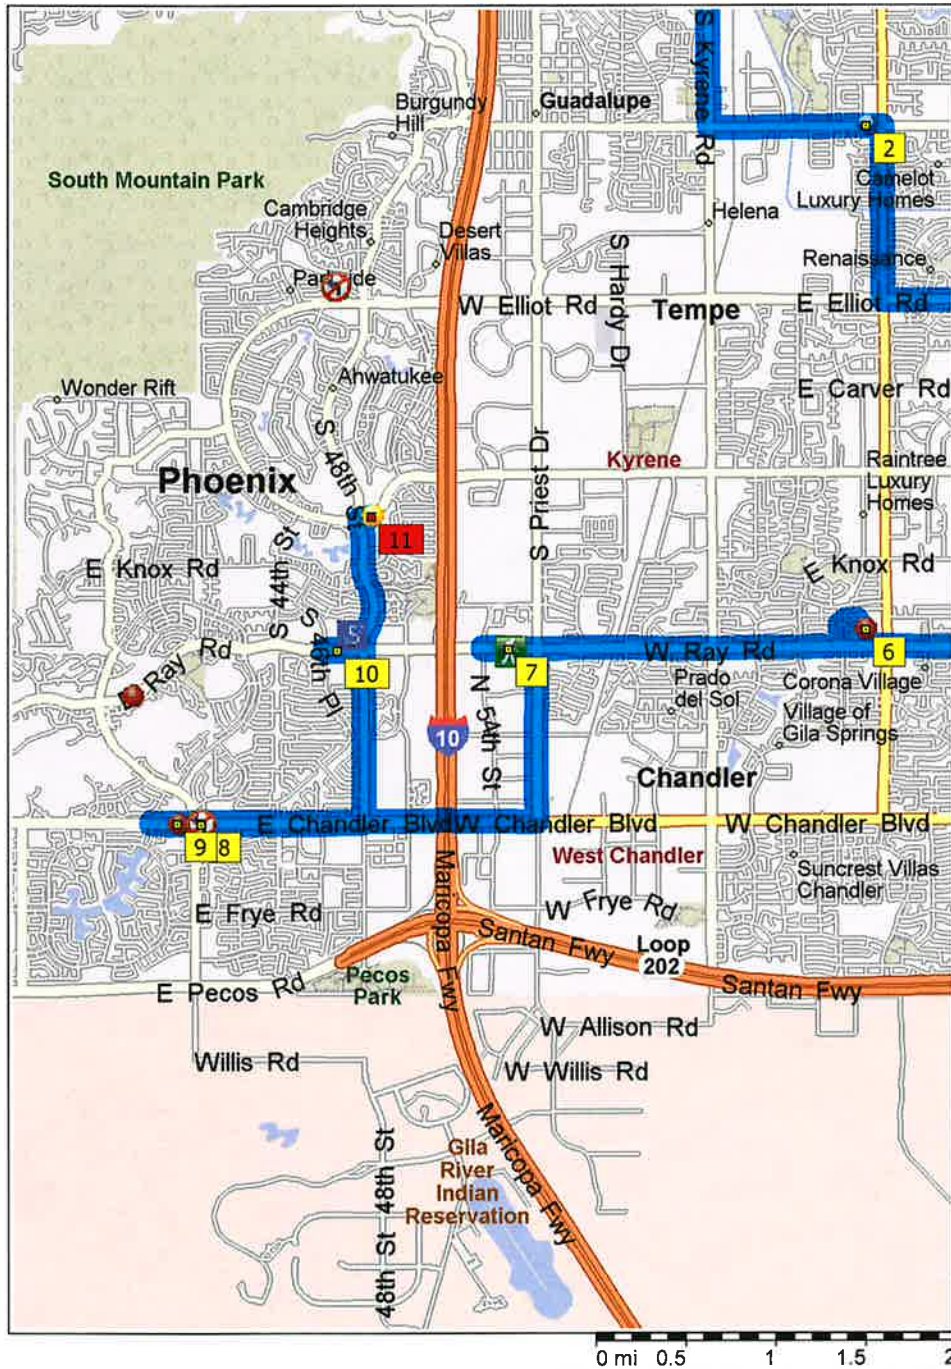

NFRA Route 2018

17.9 miles; 41 minutes

- | | | |
|---------|--------|--|
| 9:00 AM | 0.0 mi | 1 Depart Food City-157 [725 W. Baseline Rd, Tempe, AZ 85283] on W Baseline Rd (East) for 0.2 mi |
| 9:00 AM | 0.2 mi | Turn RIGHT (South) onto S Kyrene Rd for 1.0 mi |
| 9:02 AM | 1.2 mi | Turn LEFT (East) onto (W) Guadalupe Rd for 0.9 mi |
| 9:04 AM | 2.2 mi | 2 At Albertsons 940 [750 E. Guadalupe, Tempe, AZ 85283], stay on E Guadalupe Rd (East) for 164 yds |
| 9:04 AM | 2.2 mi | Turn RIGHT (South) onto S Rural Rd for 1.0 mi |
| 9:05 AM | 3.3 mi | Turn LEFT (East) onto E Elliot Rd for 0.8 mi |
| 9:07 AM | 4.1 mi | 3 At Safeway-1535 [1515 E Elliott, Tempe, AZ 85284], stay on E Elliot Rd (East) for 0.1 mi |
| 9:07 AM | 4.3 mi | Turn RIGHT (South) onto S McClintock Dr for 1.0 mi |
| 9:09 AM | 5.2 mi | Turn RIGHT (West) onto E Warner Rd for 54 yds |
| 9:09 AM | 5.3 mi | 4 At Bashas-48 [1761 E Warner Rd, Tempe, AZ 85284], stay on E Warner Rd (East) for 43 yds |
| 9:09 AM | 5.3 mi | Turn RIGHT (South) onto (S) McClintock Dr for 1.0 mi |
| 9:12 AM | 6.3 mi | Turn RIGHT (West) onto W Ray Rd for 131 yds |
| 9:12 AM | 6.4 mi | 5 At Albertsons 2997 [4060 W. Ray Road, Chandler, AZ 85226], stay on W Ray Rd (West) for 1.2 mi |
| 9:14 AM | 7.5 mi | Turn RIGHT (North) onto S College Ave for 0.1 mi |
| 9:15 AM | 7.7 mi | Turn RIGHT (East) onto E Yvonne Ln, then immediately turn LEFT (North) onto S La Rosa Ave [S La Rosa Dr] for 109 yds |
| 9:16 AM | 7.7 mi | Turn RIGHT (East) onto E Yvonne Ln for 120 yds |
| 9:16 AM | 7.8 mi | Bear RIGHT (South-East) onto Local road(s) for 131 yds |
| 9:17 AM | 7.9 mi | 6 At Fry's-627 [9900 S. Rural Road, Tempe, AZ 85285], return North-West on Local road(s) for 131 yds |
| 9:17 AM | 7.9 mi | Bear LEFT (West) onto E Yvonne Ln, then immediately turn LEFT (South) onto S La Rosa Ave [S La Rosa Dr] for 164 yds |
| 9:18 AM | 8.0 mi | Turn RIGHT (West) onto E Yvonne Ln, then immediately turn LEFT (South) onto S College Ave for 0.2 mi |