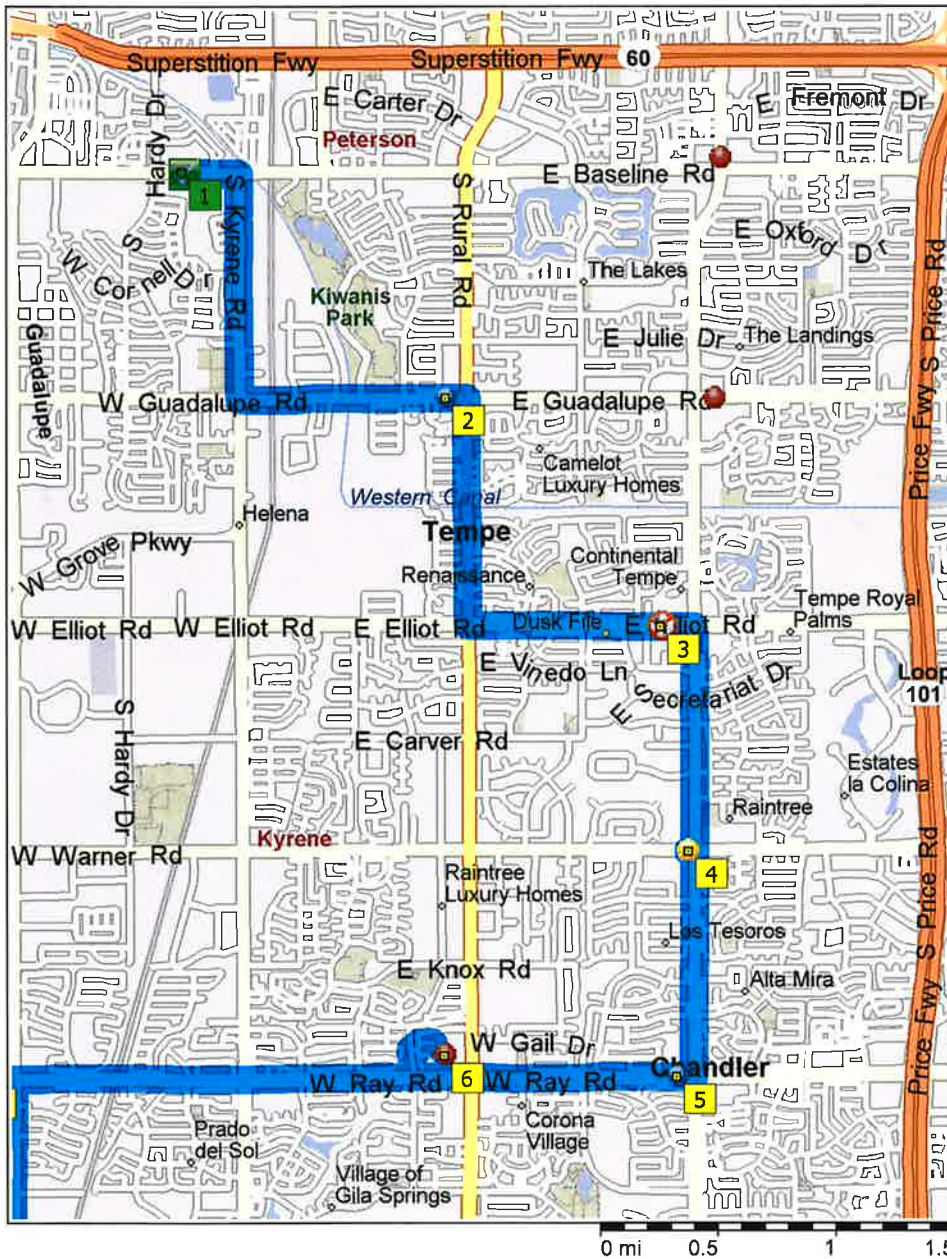

NFRA Route 2018

17.9 miles; 41 minutes

- | | | |
|---------|--------|--|
| 9:00 AM | 0.0 mi | 1 Depart Food City-157 [725 W. Baseline Rd, Tempe, AZ 85283] on W Baseline Rd (East) for 0.2 mi |
| 9:00 AM | 0.2 mi | Turn RIGHT (South) onto S Kyrene Rd for 1.0 mi |
| 9:02 AM | 1.2 mi | Turn LEFT (East) onto (W) Guadalupe Rd for 0.9 mi |
| 9:04 AM | 2.2 mi | 2 At Albertsons 940 [750 E. Guadalupe, Tempe, AZ 85283], stay on E Guadalupe Rd (East) for 164 yds |
| 9:04 AM | 2.2 mi | Turn RIGHT (South) onto S Rural Rd for 1.0 mi |
| 9:05 AM | 3.3 mi | Turn LEFT (East) onto E Elliot Rd for 0.8 mi |
| 9:07 AM | 4.1 mi | 3 At Safeway-1535 [1515 E Elliott, Tempe, AZ 85284], stay on E Elliot Rd (East) for 0.1 mi |
| 9:07 AM | 4.3 mi | Turn RIGHT (South) onto S McClintock Dr for 1.0 mi |
| 9:09 AM | 5.2 mi | Turn RIGHT (West) onto E Warner Rd for 54 yds |
| 9:09 AM | 5.3 mi | 4 At Bashas-48 [1761 E Warner Rd, Tempe, AZ 85284], stay on E Warner Rd (East) for 43 yds |
| 9:09 AM | 5.3 mi | Turn RIGHT (South) onto (S) McClintock Dr for 1.0 mi |
| 9:12 AM | 6.3 mi | Turn RIGHT (West) onto W Ray Rd for 131 yds |
| 9:12 AM | 6.4 mi | 5 At Albertsons 2997 [4060 W. Ray Road, Chandler, AZ 85226], stay on W Ray Rd (West) for 1.2 mi |
| 9:14 AM | 7.5 mi | Turn RIGHT (North) onto S College Ave for 0.1 mi |
| 9:15 AM | 7.7 mi | Turn RIGHT (East) onto E Yvonne Ln, then immediately turn LEFT (North) onto S La Rosa Ave [S La Rosa Dr] for 109 yds |
| 9:16 AM | 7.7 mi | Turn RIGHT (East) onto E Yvonne Ln for 120 yds |
| 9:16 AM | 7.8 mi | Bear RIGHT (South-East) onto Local road(s) for 131 yds |
| 9:17 AM | 7.9 mi | 6 At Fry's-627 [9900 S. Rural Road, Tempe, AZ 85285], return North-West on Local road(s) for 131 yds |
| 9:17 AM | 7.9 mi | Bear LEFT (West) onto E Yvonne Ln, then immediately turn LEFT (South) onto S La Rosa Ave [S La Rosa Dr] for 164 yds |
| 9:18 AM | 8.0 mi | Turn RIGHT (West) onto E Yvonne Ln, then immediately turn LEFT (South) onto S College Ave for 0.2 mi |