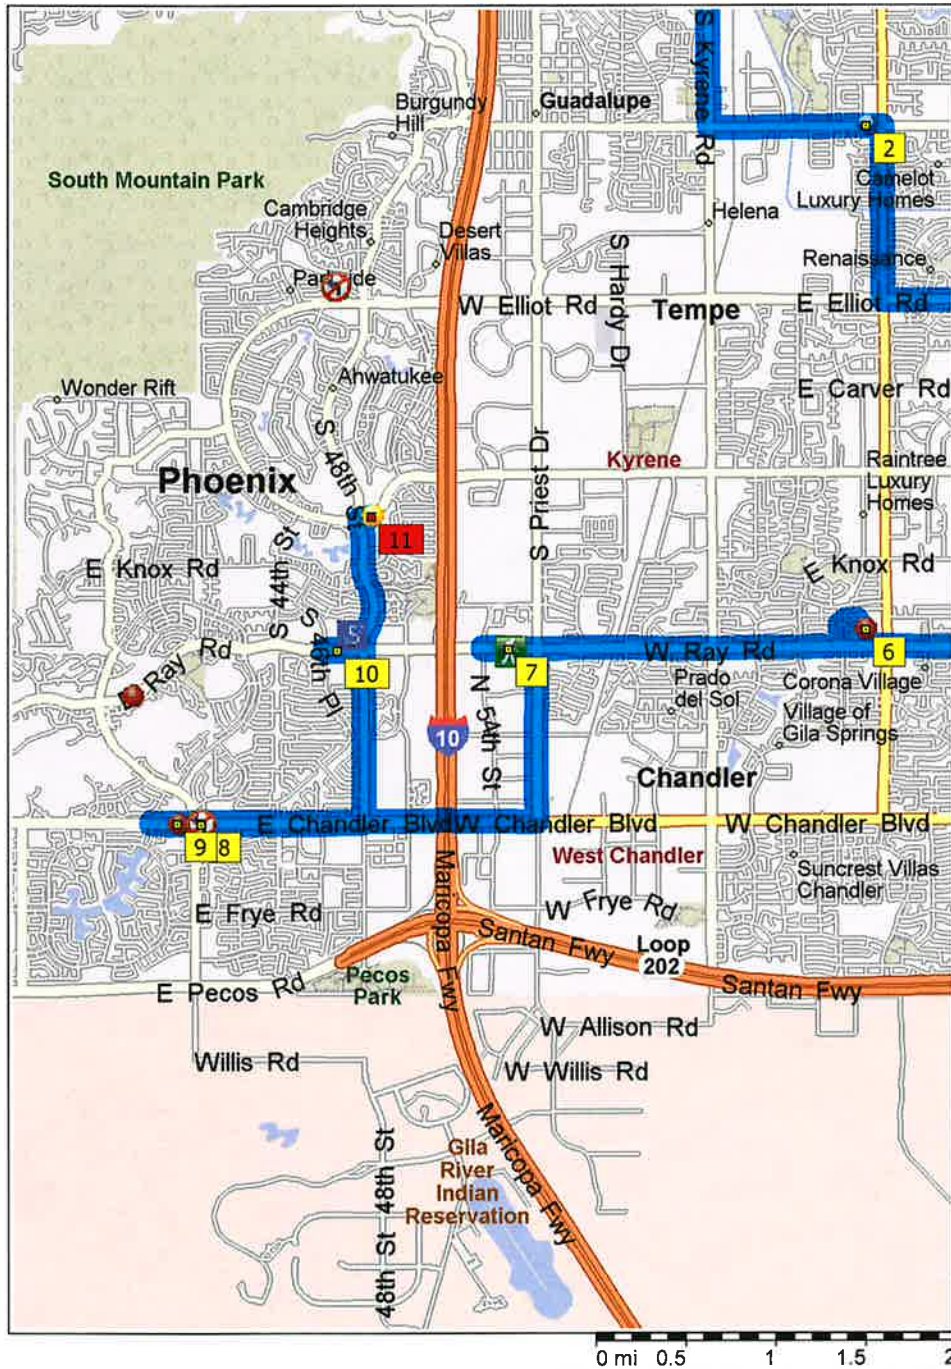

## 2024 NFRA Store Tour Route - 17.9 miles; 41 minutes

9:00 AM	0.0 mi	■ Depart Food City-157 [725 W. Baseline Rd, Tempe, AZ 85283] on W Baseline Rd (East) for 0.2 mi
9:00 AM	0.2 mi	Turn RIGHT (South) onto S Kyrene Rd for 1.0 mi
9:02 AM	1.2 mi	Turn LEFT (East) onto (W) Guadalupe Rd for 0.9 mi
9:04 AM	2.2 mi	2 At Safeway-1535 [1515 E Elliott, Tempe, AZ 85284], stay on E Elliott Rd (East) for 0.1 mi <b>Skip this stop - store now closed</b>
9:04 AM	2.2 mi	Turn RIGHT (South) onto S Rural Rd for 1.0 mi
9:05 AM	3.3 mi	Turn LEFT (East) onto E Elliot Rd for 0.8 mi
9:07 AM	4.1 mi	3 At Safeway-1535 [1515 E Elliott, Tempe, AZ 85284], stay on E Elliott Rd (East) for 0.1 mi
9:07 AM	4.3 mi	Turn RIGHT (South) onto S McClintock Dr for 1.0 mi
9:09 AM	5.2 mi	Turn RIGHT (West) onto E Warner Rd for 54 yds
9:09 AM	5.3 mi	4 At Bashas-48 [1761 E Warner Rd, Tempe, AZ 85284], stay on E Warner Rd (East) for 43 yds
9:09 AM	5.3 mi	Turn RIGHT (South) onto (S) McClintock Dr for 1.0 mi
9:12 AM	6.3 mi	Turn RIGHT (West) onto W Ray Rd for 131 yds
9:12 AM	6.4 mi	5 At Albertsons 2997 [4060 W. Ray Road, Chandler, AZ 85226], stay on W Ray Rd (West) for 1.2 mi
9:14 AM	7.5 mi	Turn RIGHT (North) onto S College Ave for 0.1 mi
9:15 AM	7.7 mi	Turn RIGHT (East) onto E Yvonne Ln, then immediately turn LEFT (North) onto S La Rosa Ave [S La Rosa Dr] for 109 yds
9:16 AM	7.7 mi	Turn RIGHT (East) onto E Yvonne Ln for 120 yds
9:16 AM	7.8 mi	Bear RIGHT (South-East) onto Local road(s) for 131 yds
9:17 AM	7.9 mi	6 At Fry's-627 [9900 S. Rural Road, Tempe, AZ 85285], return North-West on Local road(s) for 131 yds
9:17 AM	7.9 mi	Bear LEFT (West) onto E Yvonne Ln, then immediately turn LEFT (South) onto S La Rosa Ave [S La Rosa Dr] for 164 yds
9:18 AM	8.0 mi	Turn RIGHT (West) onto E Yvonne Ln, then immediately turn LEFT (South) onto S College Ave for 0.2 mi