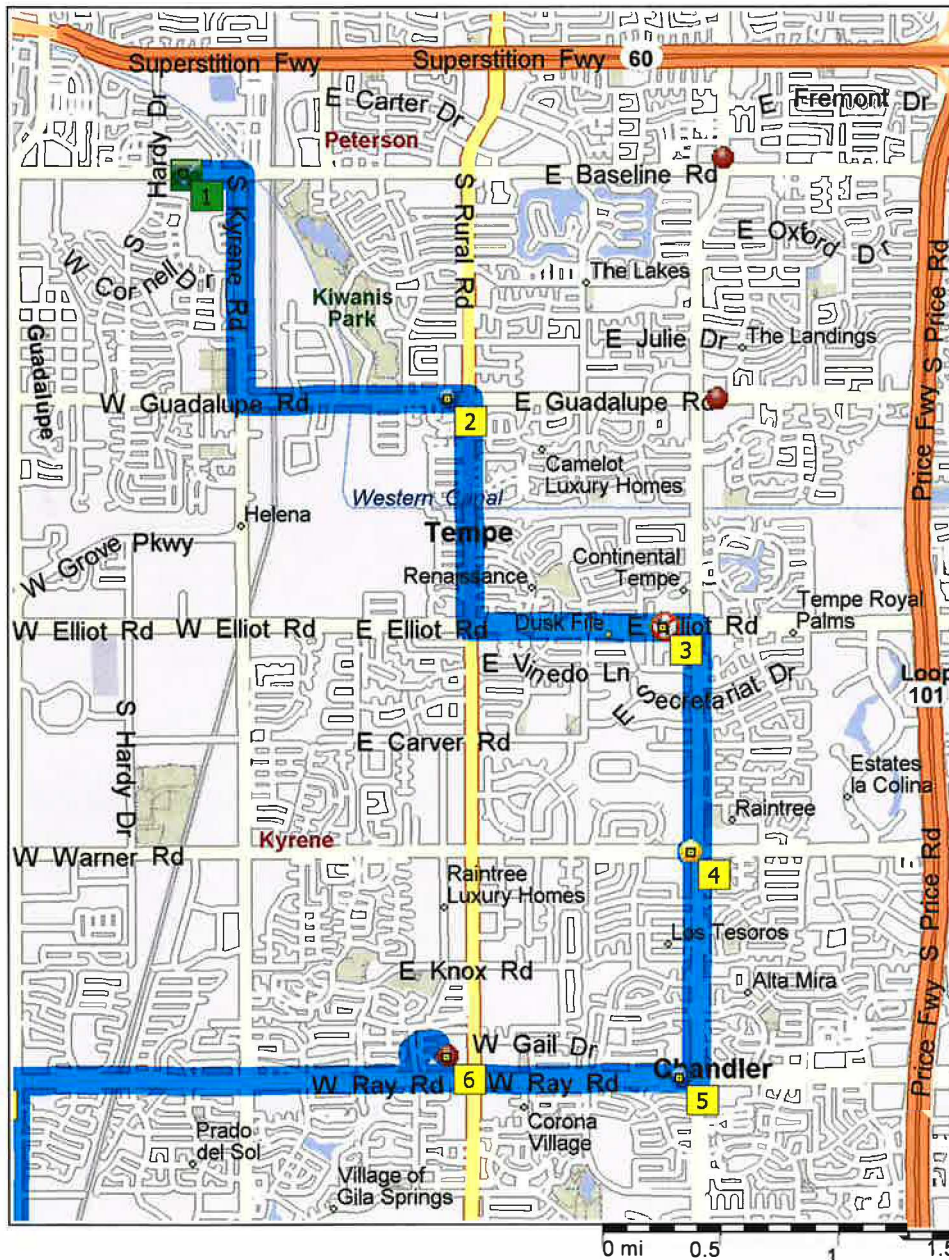

## 2024 NFRA Store Tour Route - 17.9 miles; 41 minutes

9:00 AM	0.0 mi	■ Depart Food City-157 [725 W. Baseline Rd, Tempe, AZ 85283] on W Baseline Rd (East) for 0.2 mi
9:00 AM	0.2 mi	Turn RIGHT (South) onto S Kyrene Rd for 1.0 mi
9:02 AM	1.2 mi	Turn LEFT (East) onto (W) Guadalupe Rd for 0.9 mi
9:04 AM	2.2 mi	2 At Safeway-1535 [1515 E Elliott, Tempe, AZ 85284], stay on E Elliott Rd (East) for 0.1 mi <b>Skip this stop - store now closed</b>
9:04 AM	2.2 mi	Turn RIGHT (South) onto S Rural Rd for 1.0 mi
9:05 AM	3.3 mi	Turn LEFT (East) onto E Elliot Rd for 0.8 mi
9:07 AM	4.1 mi	3 At Safeway-1535 [1515 E Elliott, Tempe, AZ 85284], stay on E Elliott Rd (East) for 0.1 mi
9:07 AM	4.3 mi	Turn RIGHT (South) onto S McClintock Dr for 1.0 mi
9:09 AM	5.2 mi	Turn RIGHT (West) onto E Warner Rd for 54 yds
9:09 AM	5.3 mi	4 At Bashas-48 [1761 E Warner Rd, Tempe, AZ 85284], stay on E Warner Rd (East) for 43 yds
9:09 AM	5.3 mi	Turn RIGHT (South) onto (S) McClintock Dr for 1.0 mi
9:12 AM	6.3 mi	Turn RIGHT (West) onto W Ray Rd for 131 yds
9:12 AM	6.4 mi	5 At Albertsons 2997 [4060 W. Ray Road, Chandler, AZ 85226], stay on W Ray Rd (West) for 1.2 mi
9:14 AM	7.5 mi	Turn RIGHT (North) onto S College Ave for 0.1 mi
9:15 AM	7.7 mi	Turn RIGHT (East) onto E Yvonne Ln, then immediately turn LEFT (North) onto S La Rosa Ave [S La Rosa Dr] for 109 yds
9:16 AM	7.7 mi	Turn RIGHT (East) onto E Yvonne Ln for 120 yds
9:16 AM	7.8 mi	Bear RIGHT (South-East) onto Local road(s) for 131 yds
9:17 AM	7.9 mi	6 At Fry's-627 [9900 S. Rural Road, Tempe, AZ 85285], return North-West on Local road(s) for 131 yds
9:17 AM	7.9 mi	Bear LEFT (West) onto E Yvonne Ln, then immediately turn LEFT (South) onto S La Rosa Ave [S La Rosa Dr] for 164 yds
9:18 AM	8.0 mi	Turn RIGHT (West) onto E Yvonne Ln, then immediately turn LEFT (South) onto S College Ave for 0.2 mi