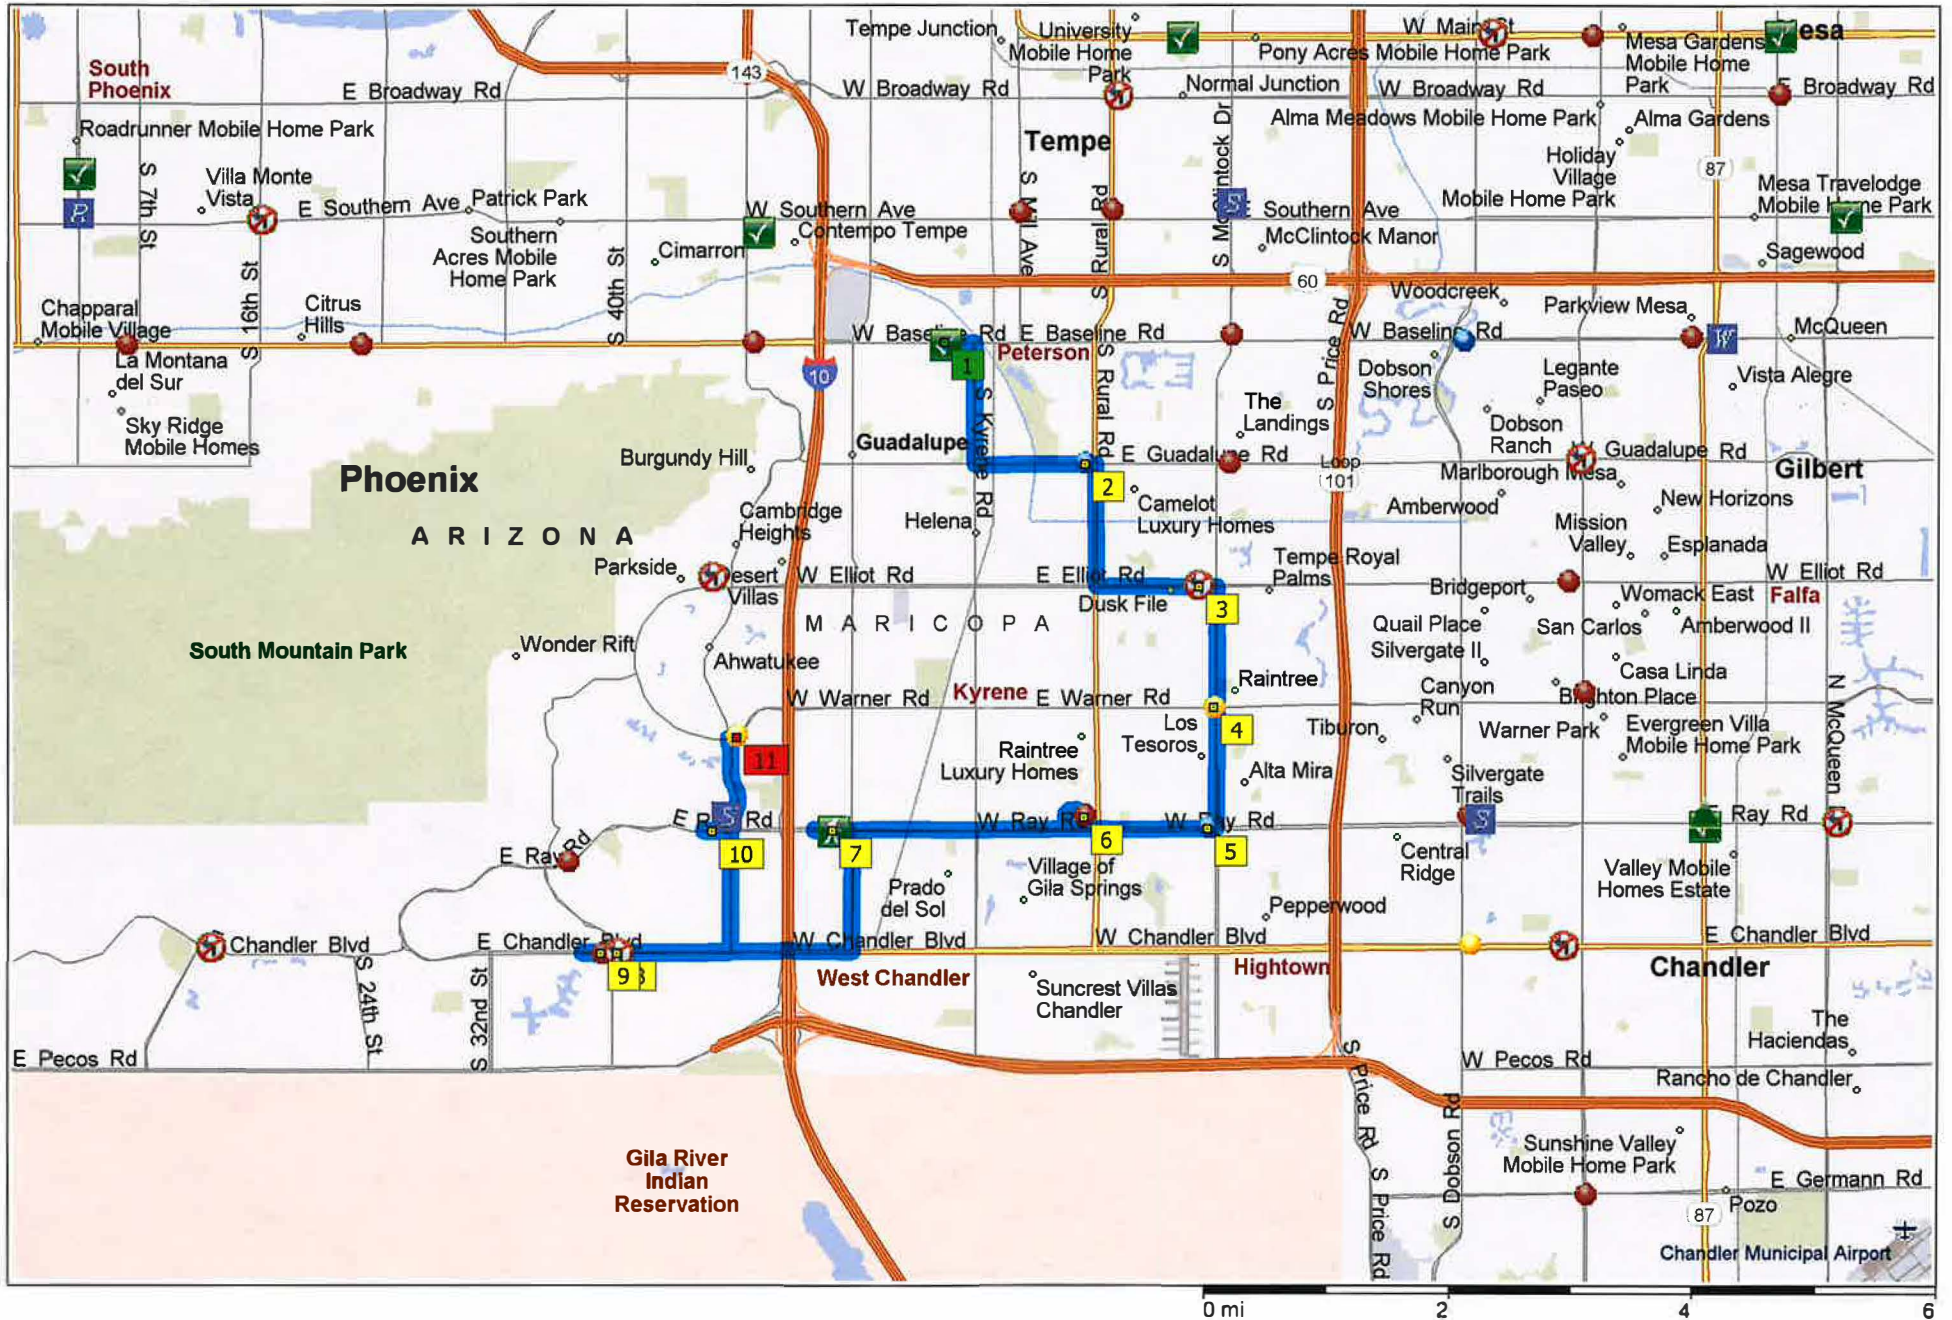

2024 NFRA Store Tour Route - 17.9 miles; 41 minutes

Copyright © and (P) 1988–2012 Microsoft Corporation and/or its suppliers. All rights reserved. <http://www.microsoft.com/streets/>
Certain mapping and direction data © 2012 NAVTEQ. All rights reserved. The Data for areas of Canada includes information taken with permission from Canadian authorities, including: © Her Majesty the Queen in Right of Canada, © Queen's Printer for Ontario. NAVTEQ and NAVTEQ ON BOARD are trademarks of NAVTEQ. © 2012 Tele Atlas North America, Inc. All rights reserved. Tele Atlas and Tele Atlas North America are trademarks of Tele Atlas, Inc. © 2012 by Applied Geographic Solutions. All rights reserved. Portions © Copyright 2012 by Woodall Publications Corp. All rights reserved.